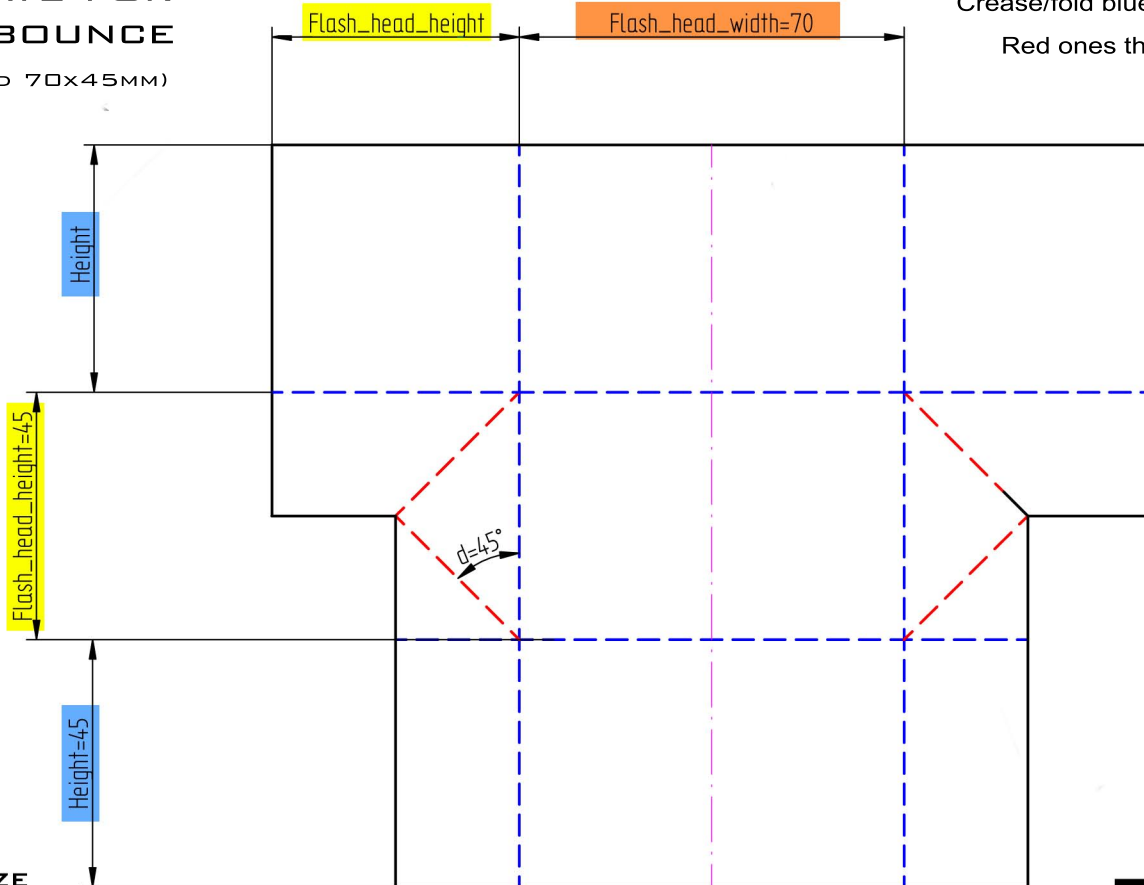

TEMPLATE FOR FOLDBOUNCE

(FLASH HEAD 70X45MM)

Crease/fold blue lines one side,
Red ones the other side

PAPER SIZE
A4

1 CM

1 INCH